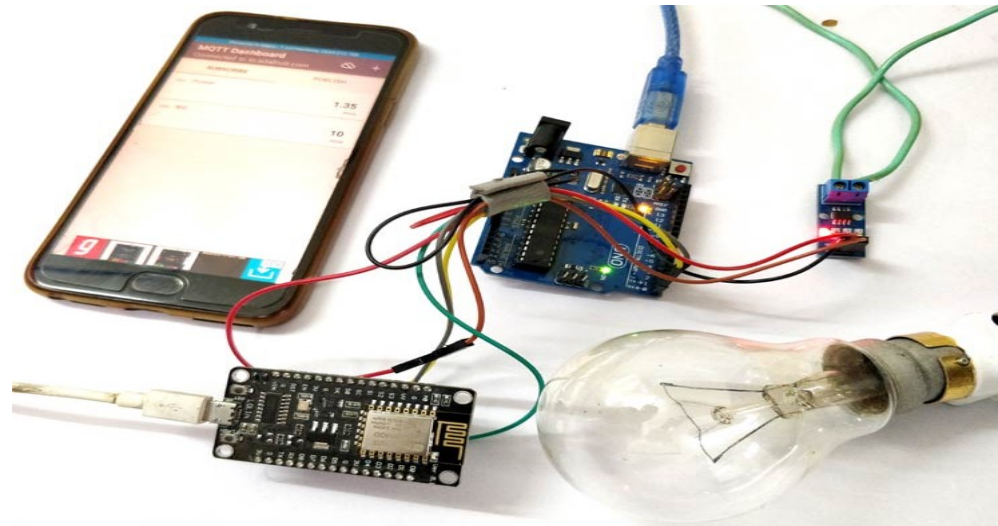

ADAPTING IOT IMPLEMENTATION STRATEGY TO THE CITY SIZE

THE RELEVANCE OF IOT APPLICATIONS FOR SMALLER SMART CITIES

	Highly relevant	Can be implemented with certain restrictions	The value is questionable
Traffic management			✓
Parking	✓		
Public transport		✓	
Utilities			✓
Street lightning	✓		
Waste management	✓		
Environment		✓	
Public safety		✓	

ITERATIVE APPROACH TO IMPLEMENTING SMART CITY SOLUTIONS

APPLICATIONS OF IOT IN AN INTEGRATED SMART ENERGY SYSTEM

WHAT IS SMART LIVING IN IOT?

The Internet of Things (IoT) connects smart devices and technologies to provide users with the data to live lives more efficiently. Home Smart Living with the Internet of Things.

ASSESSMENT - 1

EXPLAIN THE IMPLEMENTATION PROCESS OF SMART TRAFFIC MANAGEMENT SYSTEM

ASSESSMENT - 2

DRAW THE BLOCK DIAGRAM OF IOT BASED SMART ENERGY MANAGEMENT SYSTEM

References

<https://www.conurets.com/5-major-applications-of-iot-in-transportation/>
<https://pcplanet-eg.com/smart-living-internet-things/>
<https://koreascience.kr/article/JAKO201919761178666.page>
<https://www.javatpoint.com/iot-transportation>