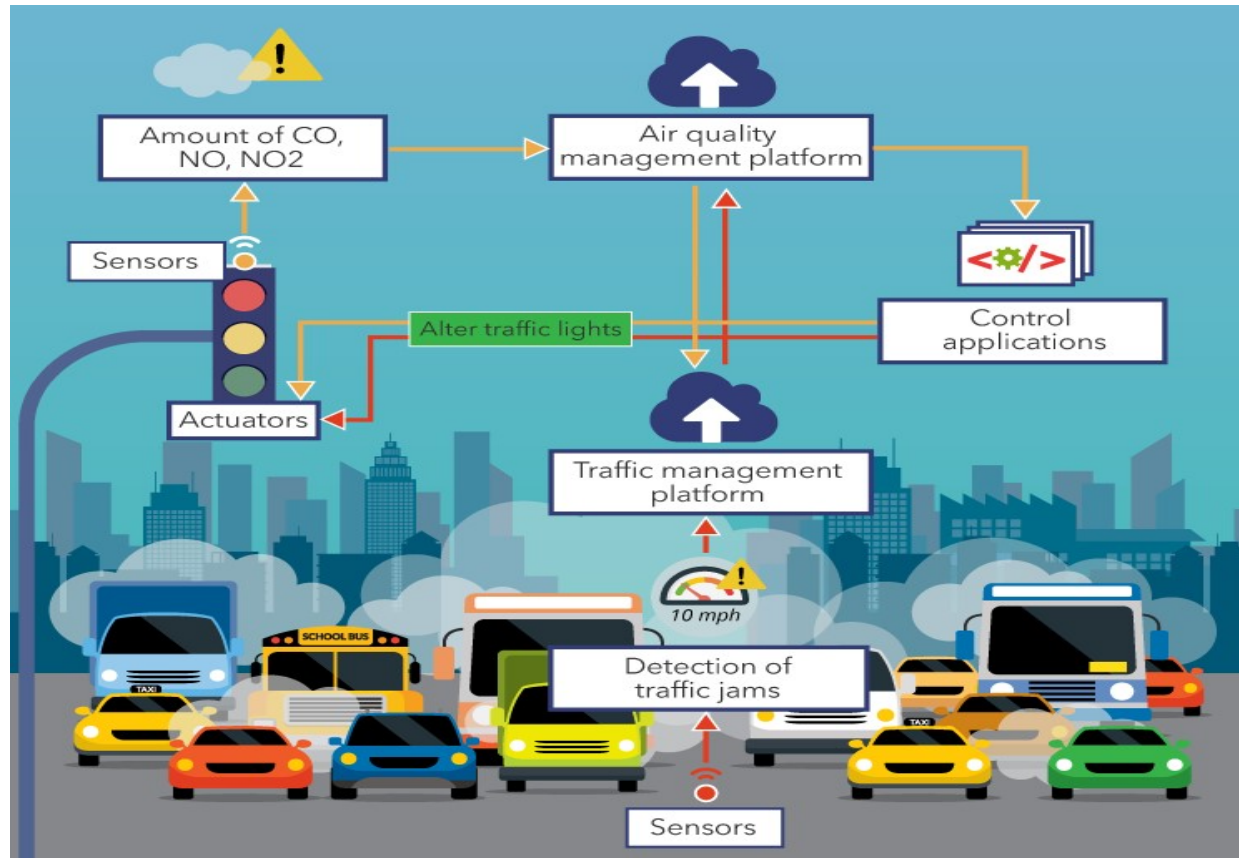

- IoT in transportation incorporates a wide network of embedded sensors, actuators, smart objects and other intelligent devices.
- This network collects data about the real-world scenario and transmits it over the specialized software to transform that data into useful information.

SMART CITY

A smart city uses Internet of Things (IoT) sensors in urban areas to collect data and automate systems such as traffic, energy use, and waste management. By doing so, smart cities improve the efficiency of urban services, reduce costs, and deliver a higher standard of living.

ADAPTING IOT IMPLEMENTATION STRATEGY TO THE CITY SIZE

THE RELEVANCE OF IOT APPLICATIONS FOR SMALLER SMART CITIES

	Highly relevant	Can be implemented with certain restrictions	The value is questionable
Traffic management			✓
Parking	✓		
Public transport		✓	
Utilities			✓
Street lightning	✓		
Waste management	✓		
Environment		✓	
Public safety		✓	

ITERATIVE APPROACH TO IMPLEMENTING SMART CITY SOLUTIONS

APPLICATIONS OF IOT IN AN INTEGRATED SMART ENERGY SYSTEM

WHAT IS SMART LIVING IN IOT?

The Internet of Things (IoT) connects smart devices and technologies to provide users with the data to live lives more efficiently. Home Smart Living with the Internet of Things.