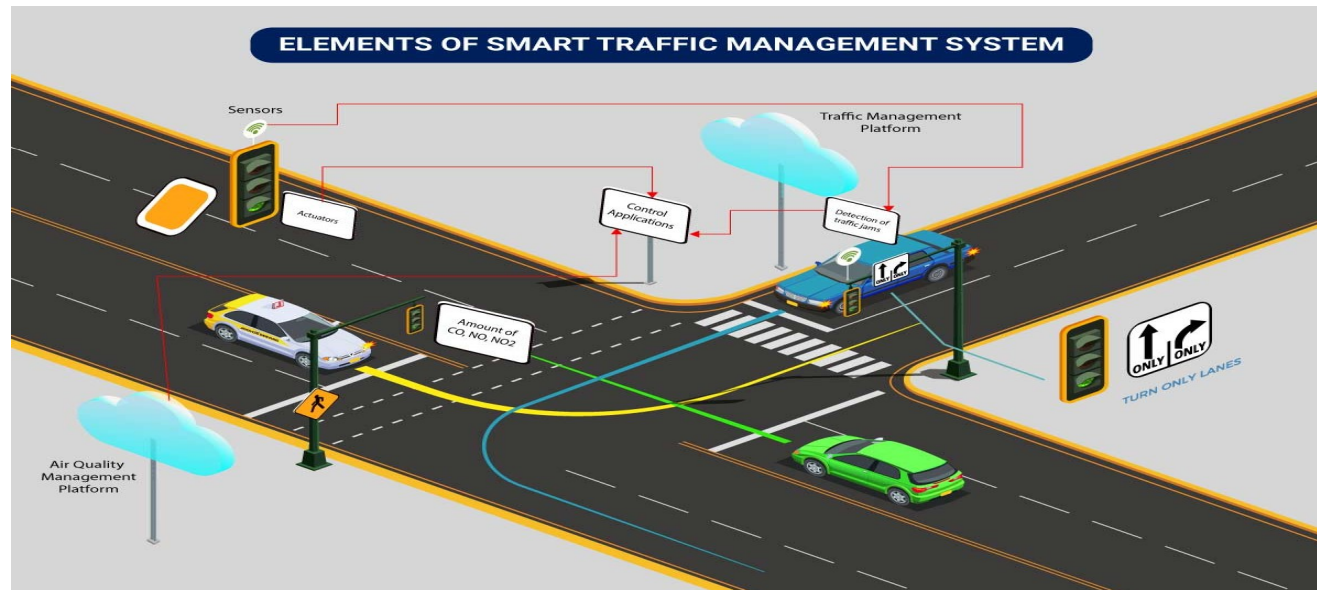

SMART CITY

A smart city uses Internet of Things (IoT) sensors in urban areas to collect data and automate systems such as traffic, energy use, and waste management. By doing so, smart cities improve the efficiency of urban services, reduce costs, and deliver a higher standard of living.

ADAPTING IOT IMPLEMENTATION STRATEGY TO THE CITY SIZE

THE RELEVANCE OF IOT APPLICATIONS FOR SMALLER SMART CITIES

	Highly relevant	Can be implemented with certain restrictions	The value is questionable
Traffic management			✓
Parking	✓		
Public transport		✓	
Utilities			✓
Street lightning	✓		
Waste management	✓		
Environment		✓	
Public safety		✓	

ITERATIVE APPROACH TO IMPLEMENTING SMART CITY SOLUTIONS

APPLICATIONS OF IOT IN AN INTEGRATED SMART ENERGY SYSTEM

WHAT IS SMART LIVING IN IOT?

The Internet of Things (IoT) connects smart devices and technologies to provide users with the data to live lives more efficiently. Home Smart Living with the Internet of Things.

ASSESSMENT - 1

EXPLAIN THE IMPLEMENTATION PROCESS OF SMART TRAFFIC MANAGEMENT SYSTEM

ASSESSMENT - 2

DRAW THE BLOCK DIAGRAM OF IOT BASED SMART ENERGY MANAGEMENT SYSTEM

References

<https://www.conurets.com/5-major-applications-of-iot-in-transportation/>
<https://pcplanet-eg.com/smart-living-internet-things/>
<https://koreascience.kr/article/JAKO201919761178666.page>
<https://www.javatpoint.com/iot-transportation>