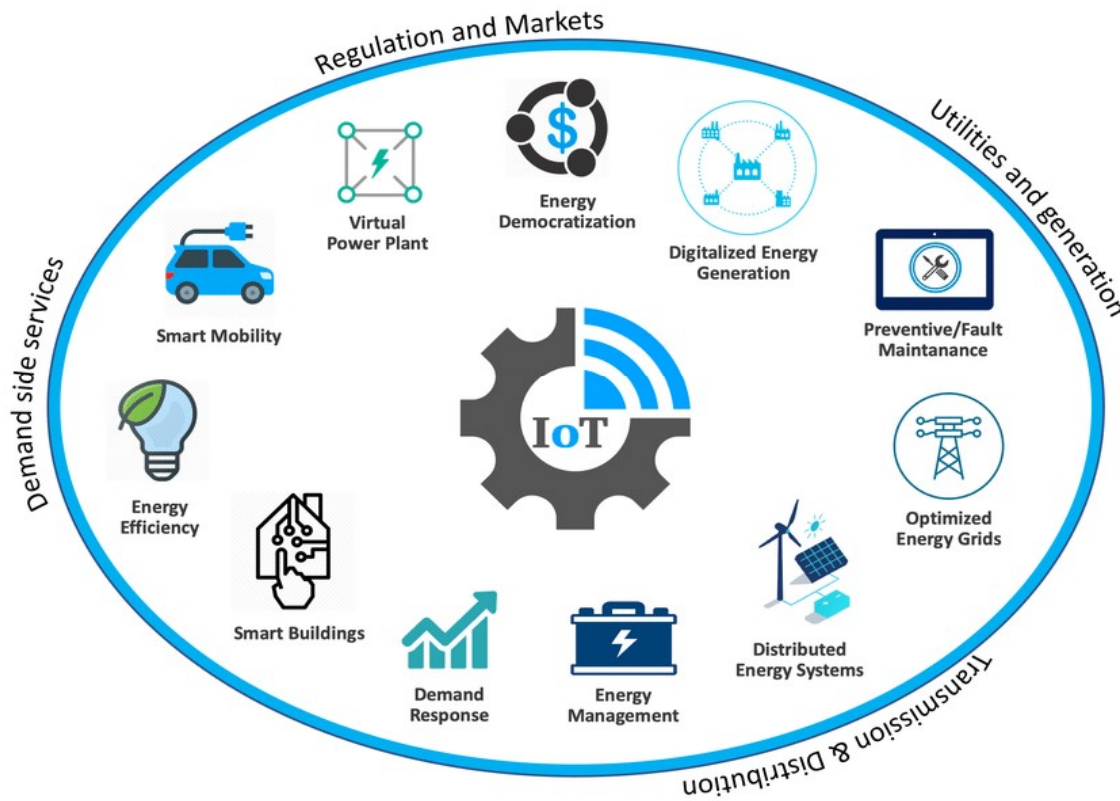

- IoT in transportation incorporates a wide network of embedded sensors, actuators, smart objects and other intelligent devices.
- This network collects data about the real-world scenario and transmits it over the specialized software to transform that data into useful information.

SMART CITY

A smart city uses Internet of Things (IoT) sensors in urban areas to collect data and automate systems such as traffic, energy use, and waste management. By doing so, smart cities improve the efficiency of urban services, reduce costs, and deliver a higher standard of living.

ADAPTING IOT IMPLEMENTATION STRATEGY TO THE CITY SIZE

THE RELEVANCE OF IOT APPLICATIONS FOR SMALLER SMART CITIES

	Highly relevant	Can be implemented with certain restrictions	The value is questionable
Traffic management			✓
Parking	✓		
Public transport		✓	
Utilities			✓
Street lightning	✓		
Waste management	✓		
Environment		✓	
Public safety		✓	

ITERATIVE APPROACH TO IMPLEMENTING SMART CITY SOLUTIONS

APPLICATIONS OF IOT IN AN INTEGRATED SMART ENERGY SYSTEM

WHAT IS SMART LIVING IN IOT?

The Internet of Things (IoT) connects smart devices and technologies to provide users with the data to live lives more efficiently. Home Smart Living with the Internet of Things.