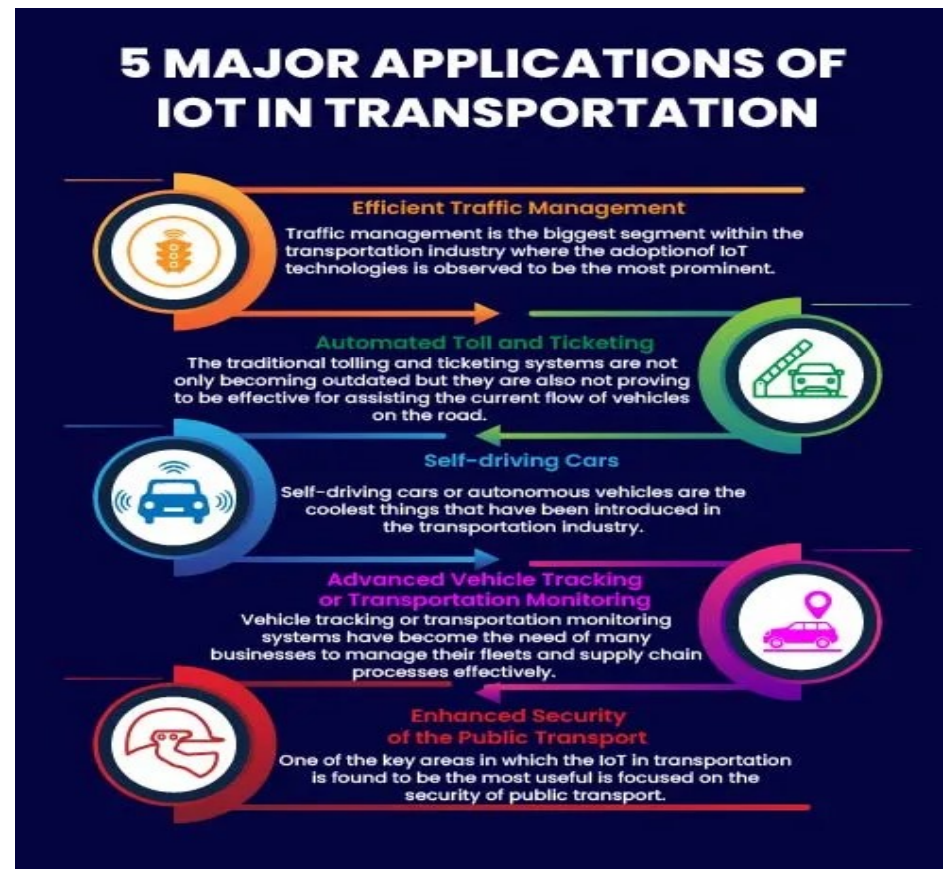

DEPARTMENT OF ELECTRICAL AND ELECTRONICS ENGINEERING

19EET304/ IOT for Electrical Sciences
III YEAR VI SEM

UNIT 1 – INTRODUCTION

TOPIC 5 – Smart transportation, smart cities, smart living, smart energy

HOW IS IOT USED IN SMART TRANSPORTATION?

- IoT in transportation incorporates a wide network of embedded sensors, actuators, smart objects and other intelligent devices.
- This network collects data about the real-world scenario and transmits it over the specialized software to transform that data into useful information.

5 Major Applications of IoT in Transportation

Applications of IoT in Transportation

- The applications of IoT in transportation are growing rapidly and the benefits of utilizing IoT for enabling smart transportation are limitless.
- The revolution in the transportation industry has been made possible by IoT technologies which are less likely to become obsolete in the near future.
- The applications of IoT in transportation are not limited to traffic management, real-time tracking, self-driving cars and security, and as the future prevails, IoT will continue to make transportation smarter.

SMART CITY

A smart city uses Internet of Things (IoT) sensors in urban areas to collect data and automate systems such as traffic, energy use, and waste management. By doing so, smart cities improve the efficiency of urban services, reduce costs, and deliver a higher standard of living.